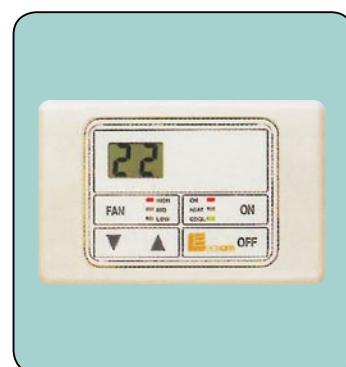

ORDER CODE	521B512GE
PRICE	

LEASAM CONTROLS - LE75RT

Set Run Time Control

- Concealed run time set up
- Three run time settings
- Three speed fan control
- Remote sensor option

ORDER CODE	521LE75RT
PRICE	