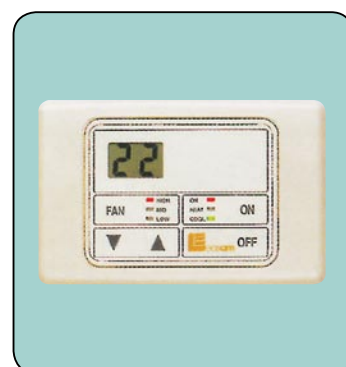

All prices **DO NOT** include GST.
www.westaflex.com.au