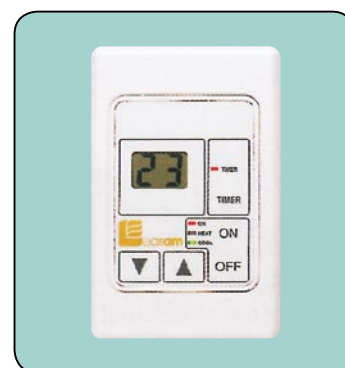

LEASAM THERMOSTAT - BM2-24H-4Z

Zone Control

Addition features to BM2-24-GP

- 4 Zone Switching
- Zone Tracking Feature

ORDER CODE	521BM224H4Z
PRICE