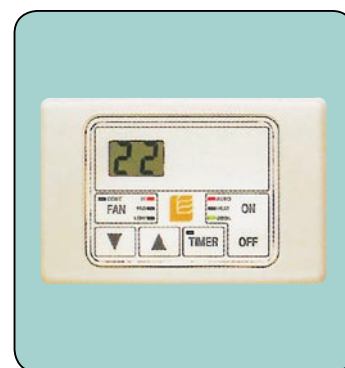

THERMOSTATS

LEASAM CONTROLS - LE75

General Purpose

- Single or three speed fan
- Two fan operating modes
- Three temp operating modes
- Remote sensor option
- 24 hour countdown timer
- Home automation option

ORDER CODE	521LE75
PRICE	

LEASAM THERMOSTAT - LE75AV

Variable Air Volume Control

- 24 hour timer
- On / Off switch
- Operates most makes of zone actuators
- Remote sensor option

ORDER CODE	521LE75AV
PRICE