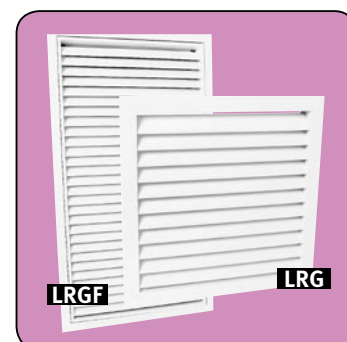

Code Prefix:
6239 LRGF (Filtered)
6230 LRG (Non-Filtered)