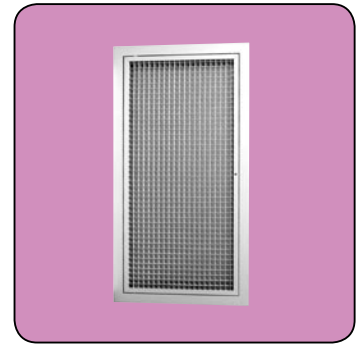

DIFFUSION

EGGCRATE GRILLES (FILTERED AND PLAIN)

Westaflex/Uniflex has a large range of both filtered and non filtered eggcrate re-turn air grilles held in stock in most of our branches. The eggcrate is a thick .50# aluminium that is powder coated in an automated powder coating line. The filter media used is rated to EU-2. **Other features include:**

- Flush face finish
- Filtered version is hinged for ease of use
- Powder coated white
- Solid welded and pressed construction

PRODUCT CODE	METRIC SIZE	ERG	ERHFG	ERHFG REPLACEMENT FILTER	
		PRICE	PRICE	PRODUCT CODE	PRICE
0606	150 x 150		N/A	N/A	N/A
0808	200 x 200			0808F	
0909	225 x 225			0909F	
1010	250 x 250			1010F	
1212	300 x 300			1212F	
1220	300 x 500			1220F	
1224	300 x 600			1224F	
1414	350 x 350			1414F	
1416	350 x 400			1416F	
1420	350 x 500			1420F	
1616	400 x 400			1616F	
1620	400 x 500			1620F	
1624	400 x 600			1624F	
1626	400 x 650			1626F	
1628	400 x 700			1628F	
1630	400 x 750			1630F	
1636	400 x 900			1636F	
1640	400 x 1000			1640F	
1648	400 x 1200			1648F	
1818	450 x 450			1818F	
1828	450 x 700			1828F	
1830	450 x 750			1830F	
1836	450 x 900			1836F	
2020	500 x 500			2020F	
2024	500 x 600			2024F	
2030	500 x 750			2030F	
2036	500 x 900			2036F	
2222	550 x 550			2222F	
2228	550 x 700			2228F	
2230	550 x 750			2230F	
2236	550 x 900			2236F	
2246	550 x 1150			2246F	
2430	600 x 750			2430F	
2436	600 x 900			2436F	
595	595 x 595			595F	
5951	595 x 1195			5951F	

Code Prefix: 6119
(E.R.H.F.G.) With Filter

Code Prefix: 6120
(E.R.G) No Filter