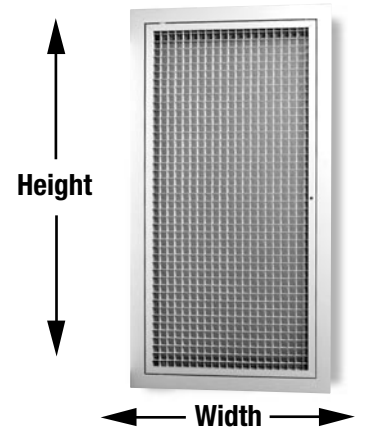

Note:
Filter Grilles access door is hinged to height measurement. As standard.

» ORDERING EXAMPLE

61201636 = No Filter ERG Aluminium Return Air Grille

NOTE: ACTUAL NECK SIZES ARE 10MM LESS THAN STANDARD.

All prices **DO NOT** include GST.

www.westaflex.com.au