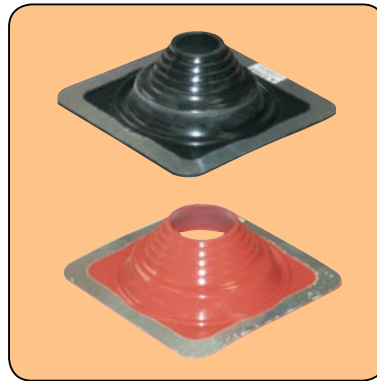

ACCESSORIES

AQUASEAL & VERSATILE PRODUCTS

PRODUCT CODE	PART NUMBER	SIZE	COLOUR	DESCRIPTION	PRICE
53185	AFE0B3-20	3-20mm	Black	Aquaseal No. 0	
53186	AFS0R3-20	3-20mm	Red	Aquaseal No. 0	
53187	AFE1B5-45	5-45mm	Black	Aquaseal No. 1	
53188	AFS1R5-45	5-45mm	Red	Aquaseal No. 1	
53184	AFE2B25-70	25-70mm	Black	Aquaseal No. 2	
53183	AFS2R25-70	25-70mm	Red	Aquaseal No. 2	
53189	AFE2B50-80	50-80mm	Black	Aquaseal No. 2	
53190	AFS2R50-80	50-80mm	Red	Aquaseal No. 2	
53191	AFE3B50-100	50-100mm	Black	Aquaseal No. 3	
53192	AFS3R50-100	50-100mm	Red	Aquaseal No. 3	
53193	AFE4B90-150	90-150mm	Black	Aquaseal No. 4	
53182	AFS4R90-150	90-150mm	Red	Aquaseal No. 4	
53194	AFE5B125-200	125-200mm	Black	Aquaseal No. 5	
53195	AFS5R125-200	125-200mm	Red	Aquaseal No. 5	
53196	AFE6B150-230	150-230mm	Black	Aquaseal No. 6	
53197	AFS6R150-230	150-230mm	Red	Aquaseal No. 6	
53198	AFE7B200-300	200-300mm	Black	Aquaseal No. 7	
53199	AFS7R200-300	200-300mm	Red	Aquaseal No. 7	
53200	VLEC2B50-90	90mm@25' or 65mm@45'	Black	Versatile No. 2 with Acrylead Base	
53201	VLSC2R50-90	90mm@25' or 65mm@45'	Red	Versatile No. 2 with Acrylead Base	
53202	VLEC3B100-150	150mm@25' or 100mm@45'	Black	Versatile No. 3 with Acrylead Base	
5318	VLSC3R100-150	150mm@25' or 100mm@45'	Red	Versatile No. 3 with Acrylead Base	
53203	VLEC7B150-300	275mm@25' or 225mm@45'	Black	Versatile No. 7 with Acrylead Base	
53204	VLSC7R150-300	275mm@25' or 225mm@45'	Red	Versatile No. 7 with Acrylead Base	
53205	PC 40	40 to 40mm	Black	Flexible Pipe Coupling	
53206	PC 50	50 to 50mm	Black	Flexible Pipe Coupling	
53207	PC 65	65 to 65mm	Black	Flexible Pipe Coupling	
53208	PC 80	80 to 80mm	Black	Flexible Pipe Coupling	
53209	PC 90UT	90 to 90mm	Black	Flexible Pipe Coupling	
53210	PC 90	90 to 90mm	Black	Flexible Pipe Coupling	
53211	PC 100	100 to 100mm	Black	Flexible Pipe Coupling	
53212	PC 100EW	100 to 100mm	Black	Flexible Pipe Coupling	
53213	PC 150	150 to 150mm	Black	Flexible Pipe Coupling	
53214	PC 150EW	150 to 150mm	Black	Flexible Pipe Coupling	